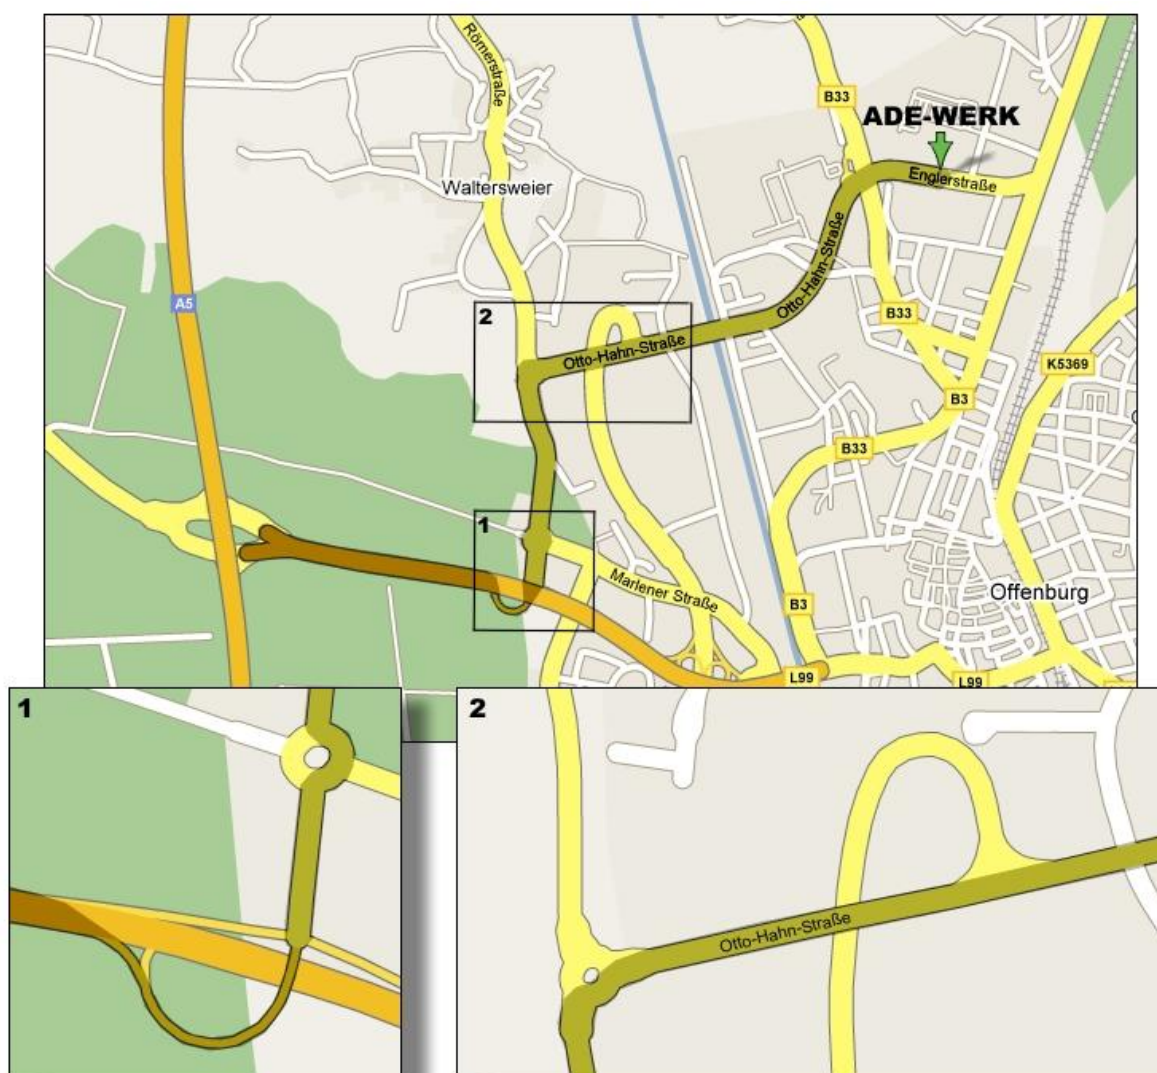

## How to find ADE

### From direction Karlsruhe and Basel BAB 5

- exit 55 Offenburg, direction Offenburg B33a
- set out right Industriegebiet Nord / West in Gustav Heinemann street
- 1. round about traffic straight on
- 2. round about traffic turn off right in the Otto-Hahn street
- stay on the Otto-Hahn street until there is a underpass
- straight on through the underpass
- Englerstraße , 200m on the right hand is ADE-WERK

### From direction Kinzigtal B33

- straight on until junction B33 in Otto-Hahn-street
- set out left in Otto-Hahn street
- stay on the Otto-Hahn street until there is a underpass (~ 1,0km)
- straight on through the underpass
- Englerstraße , 200m on the right hand is ADE-WERK